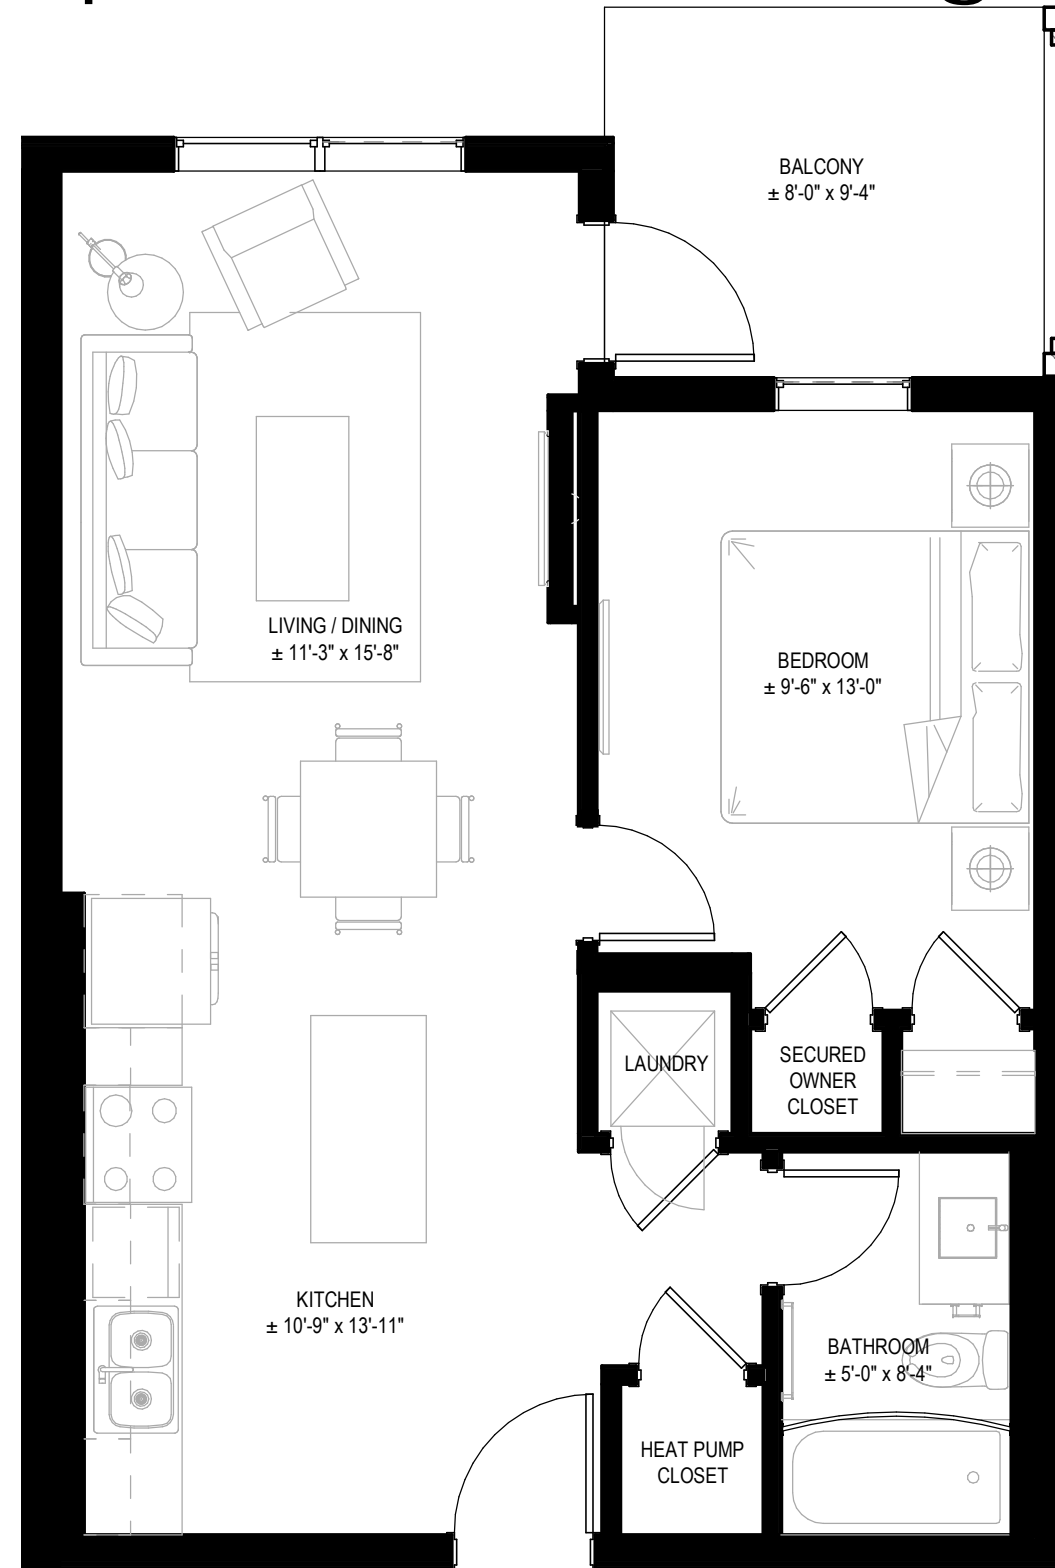

# sparrowhawk lodge

## wol f ONE BEDROOM (557 ft<sup>2</sup>)

200 2ND AVENUE, DEAD MAN'S FLATS, AB

THIRD FLOOR

SECOND FLOOR

MAIN FLOOR