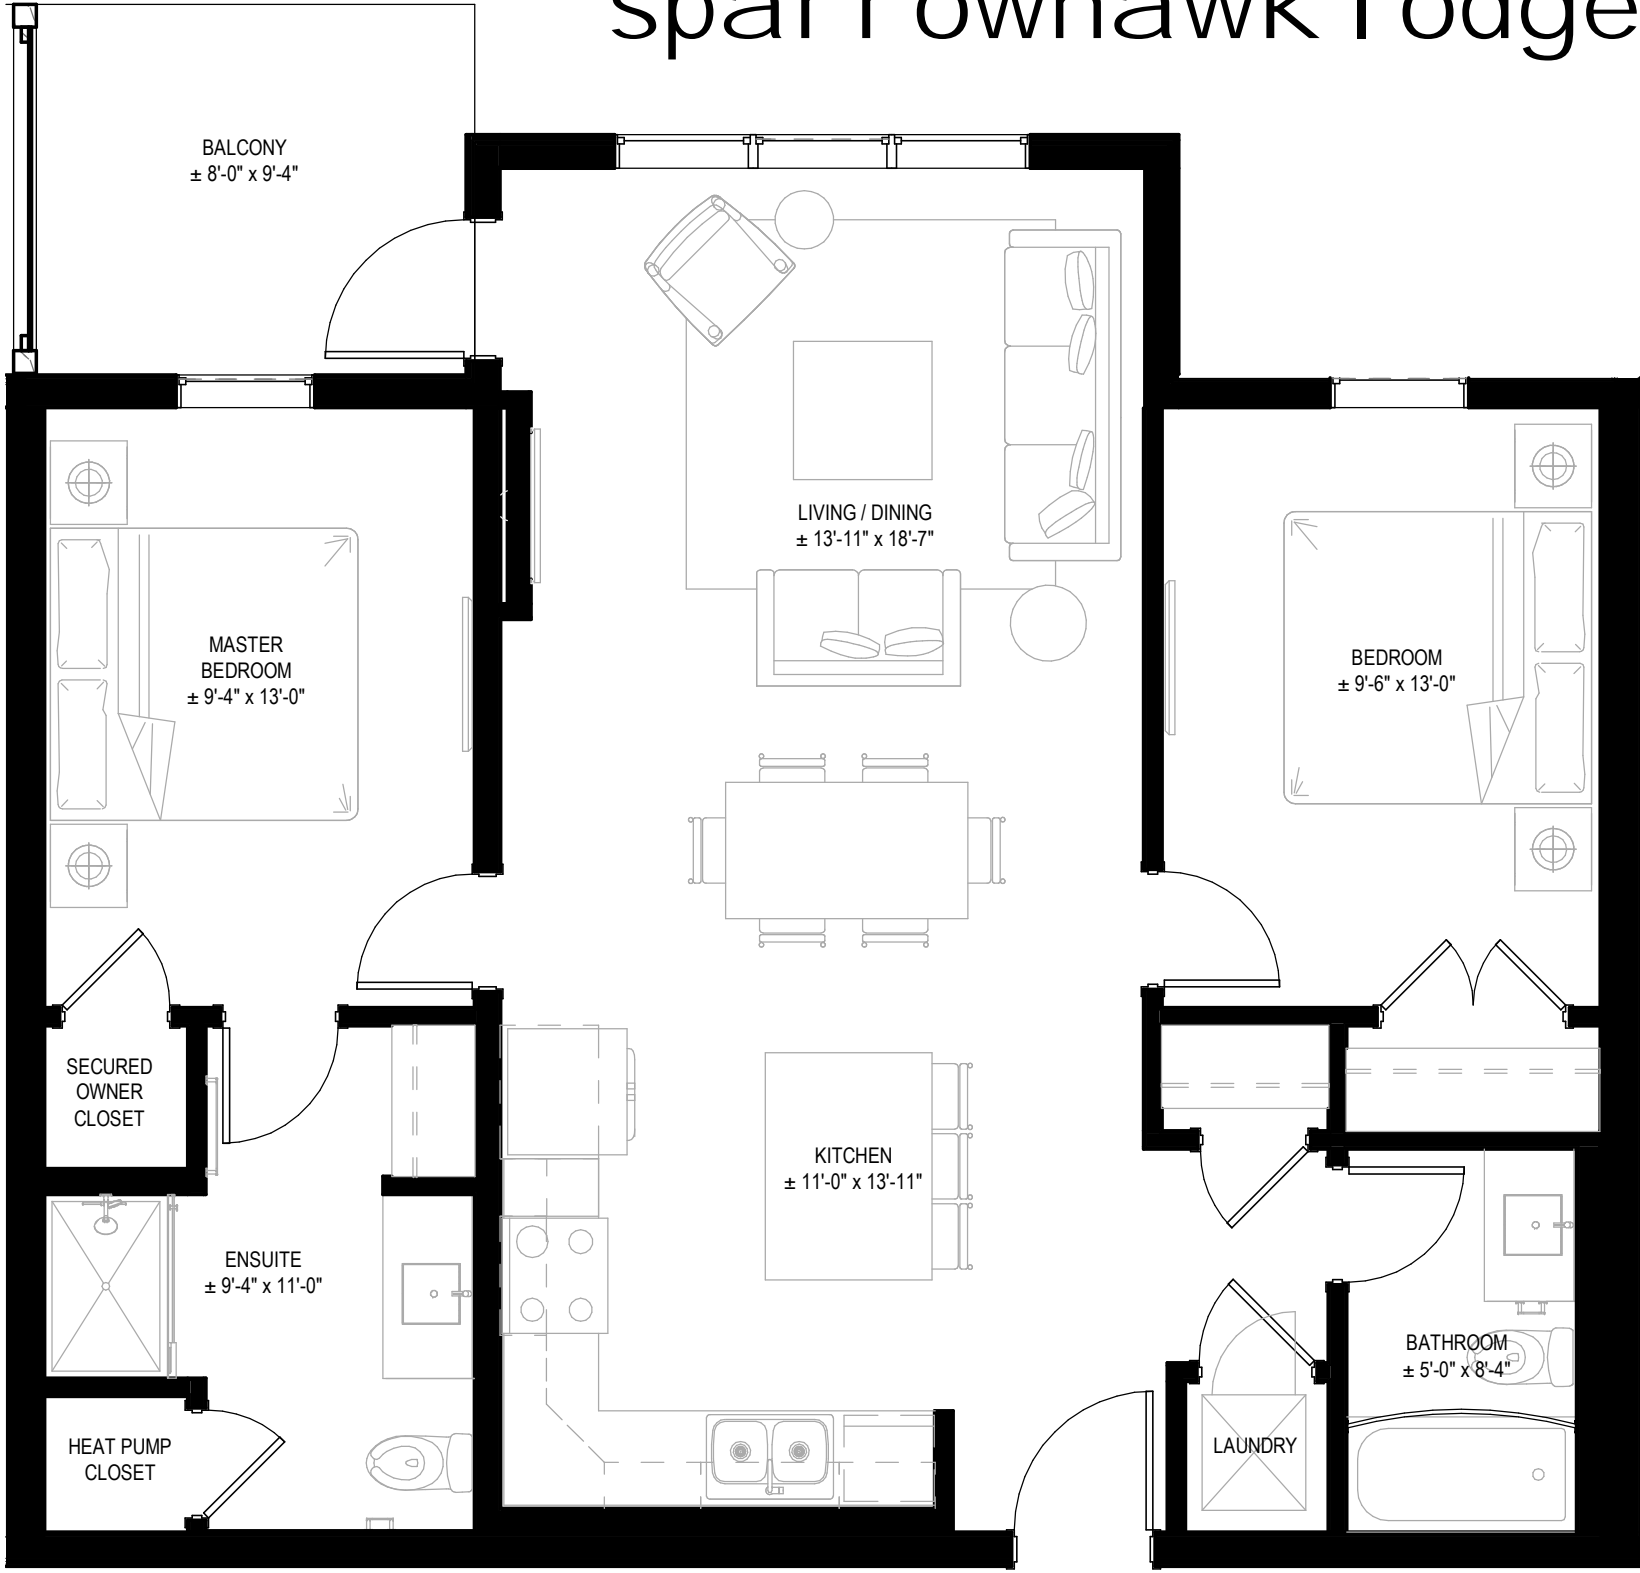

sparrowhawk lodge

THIRD FLOOR

SECOND FLOOR

MAIN FLOOR

lynx TWO BEDROOM (884 ft²)

200 2ND AVENUE, DEAD MAN'S FLATS, AB

SPARROWHAWK LODGE 07/23/21
20.200